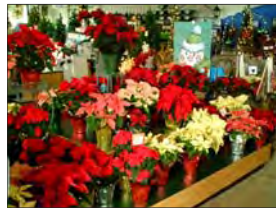

DISCOUNT COUPON

60' White Pine Garland

\$31.99

Expires: December 23, 2017

DISCOUNT COUPON

Huge Assortment of Beautiful Holiday

Poinsettias

\$3.99 3-5 Blooms